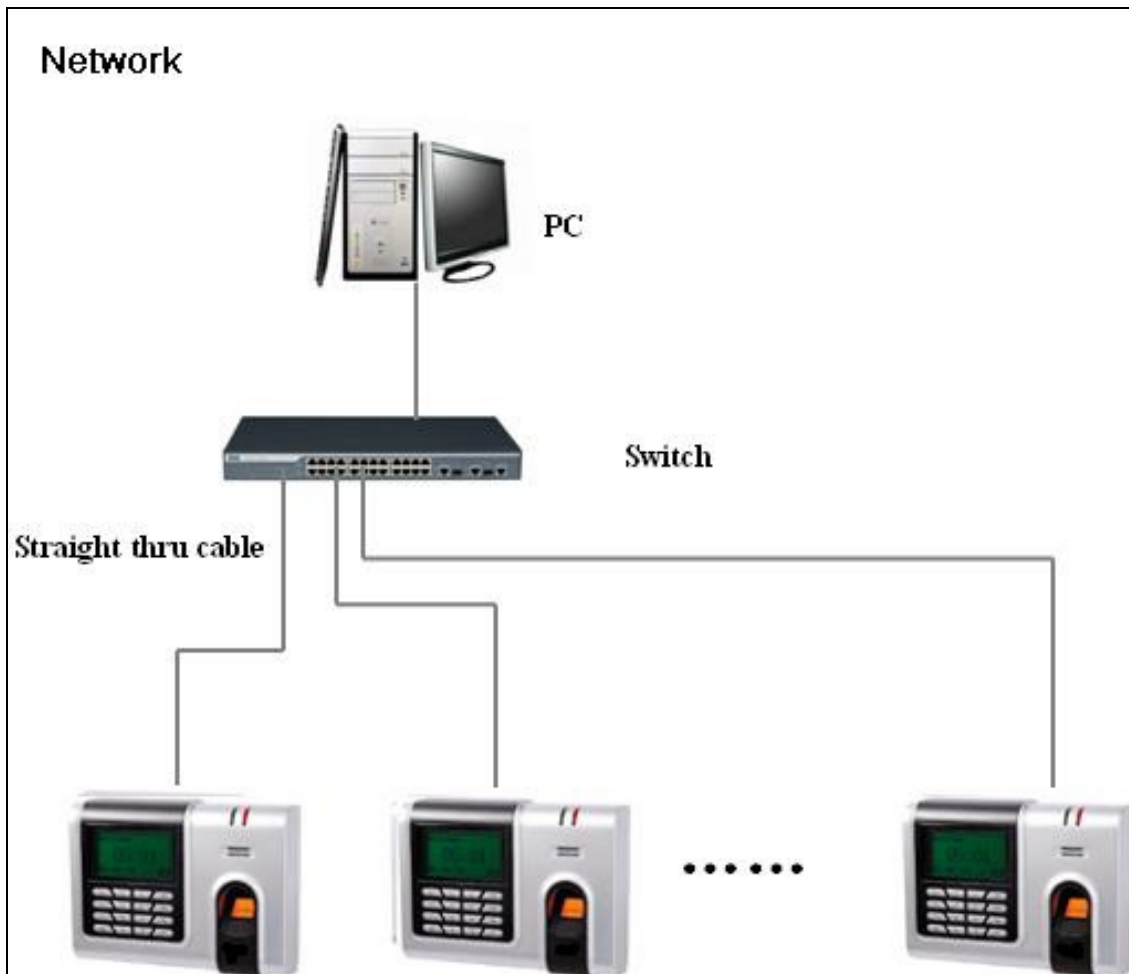

Installation Diagram