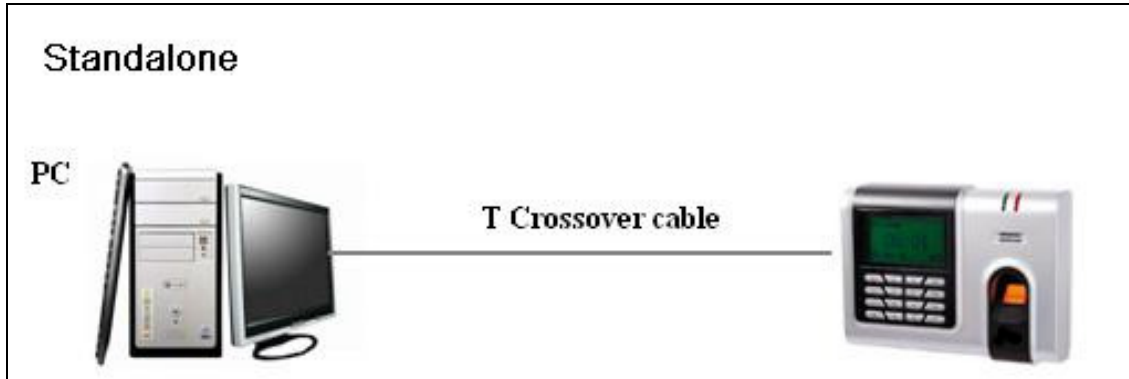

Installation Diagram